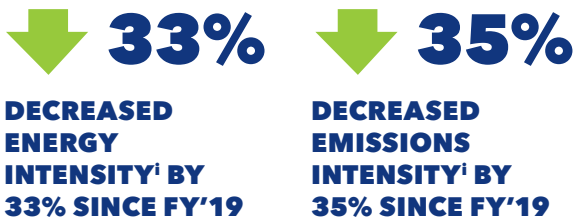

WATER USE

2.3 times more water is required by home laundry

ENERGY USE

1.92 times more energy is required by home laundry

CHEMISTRY USE

15.6% more chemical detergent is required by home laundry

OUR FACILITIES ARE MORE ENERGY AND EMISSION EFFICIENT THAN EVER