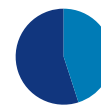

35.5% Women
64.5% Men