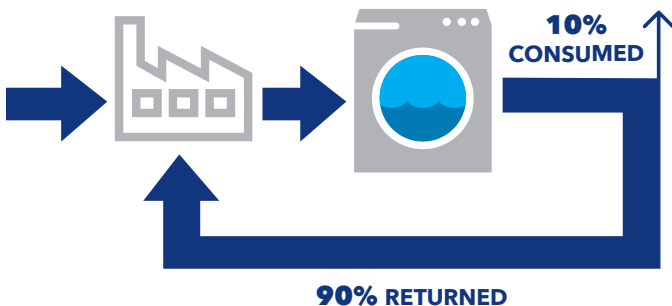

REDUCING OUR WATER CONSUMPTION

Cintas returns to municipalities approximately 90% of withdrawn water.